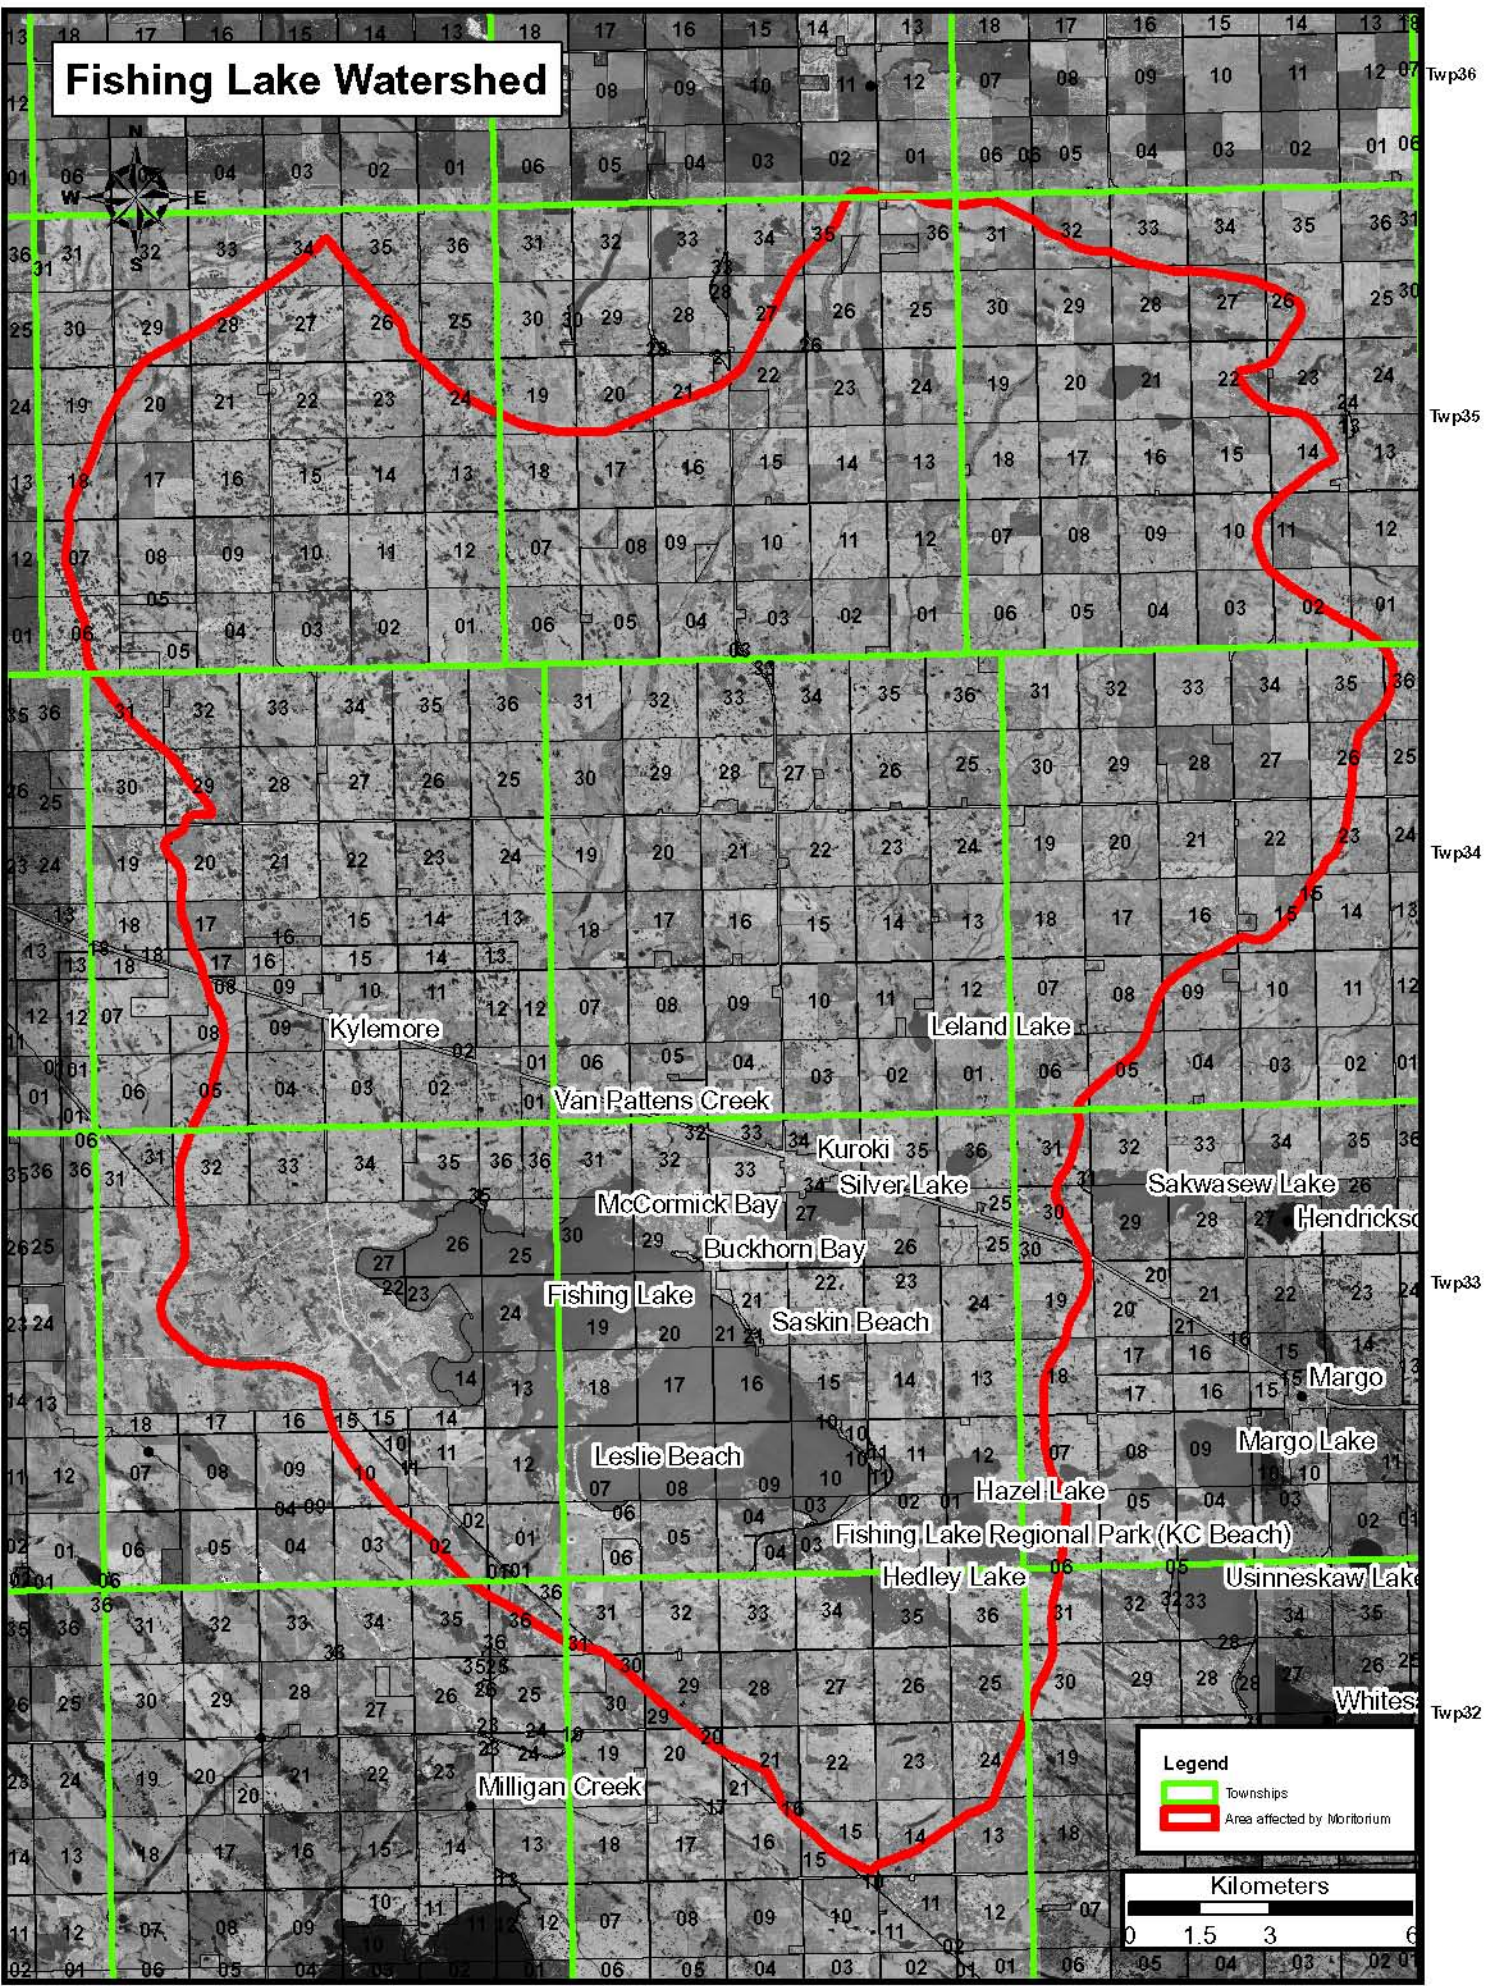

Fishing Lake Watershed

Legend

- Townships
- Area affected by Moratorium

Rge12

Rge11

Rge10

W2M